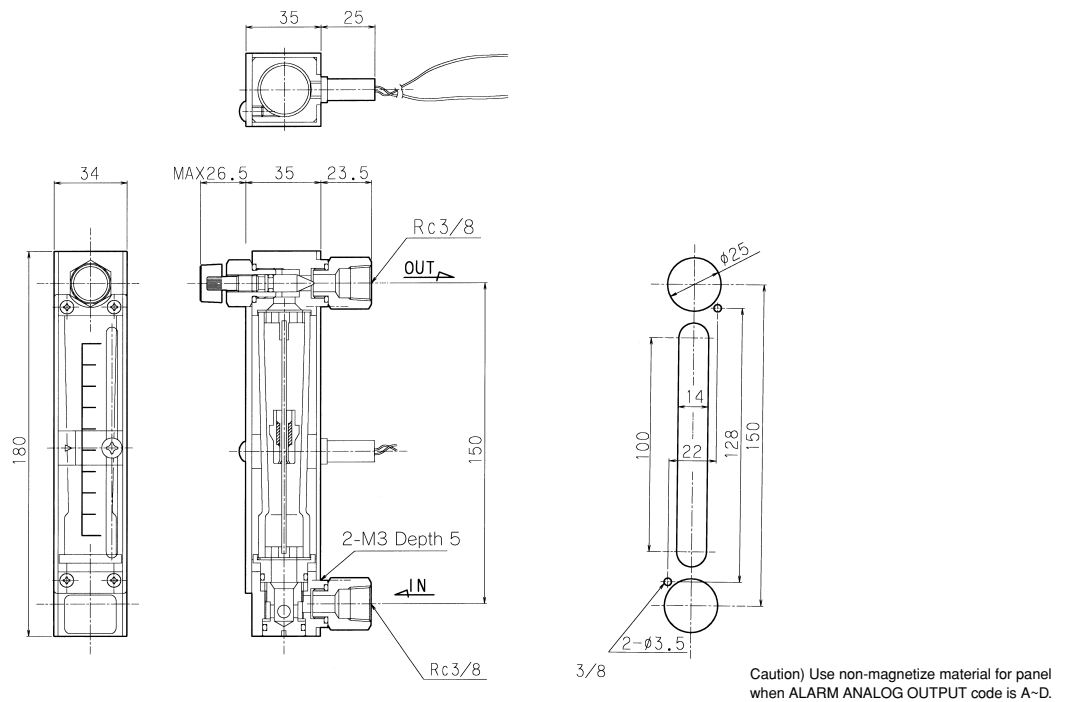

DIMENSIONS

● P-530-L0-4N-R3

● P-530-UA-4N-R3

● Standard Material

| Parts name | Standard material | Available material |
|-----------------------|-------------------|--------------------|
| Body | SUS304 | SUS316 |
| Tapered tube | Pyrex glass | — |
| Float | SUS304 | SUS316 |
| Packing | NBR | Viton, EPDM |
| Float rod | SUS316 | — |
| Float stopper | POM | — |
| Valve | SUS304 | SUS316 |
| Fitting | SUS304 | SUS316 |
| Mounting board | Aluminum | — |
| Cover | Transparent Acryl | — |

Parts whose names are described in **bold letters** are in contact with fluids to be measured.

● In case alarm output code is A to D

| | | |
|---|------------------------|-----------------------|
| A | Reed switch alarm (LO) | Refer to page 49, 50. |
| B | Reed switch alarm (LC) | |
| C | Reed switch alarm (HO) | |
| D | Reed switch alarm (HC) | |