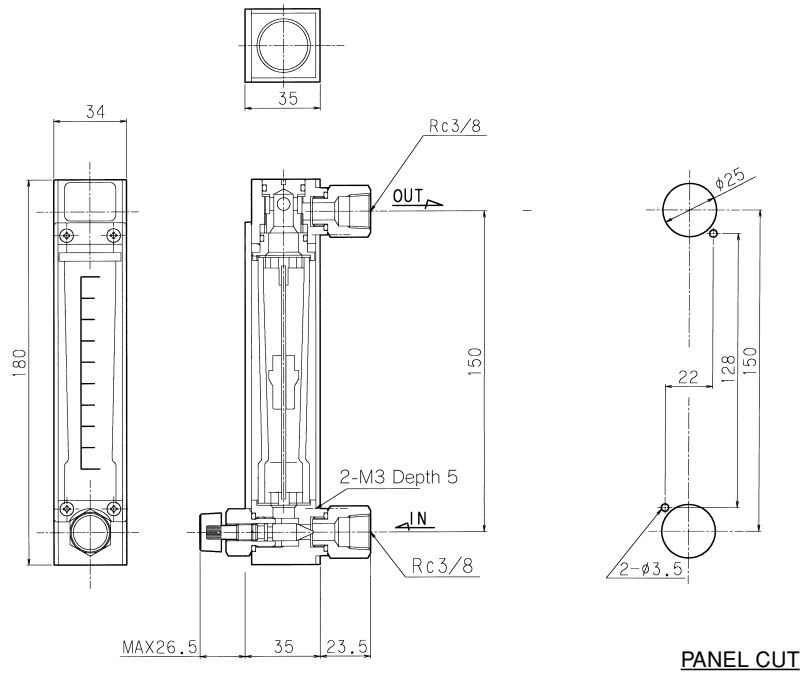

DIMENSIONS

● P-530-L0-4N-R3

● P-530-UA-4N-R3

● Standard Material

| Parts name | Standard material | Available material |
|-----------------------|-------------------|--------------------|
| Body | SUS304 | SUS316 |
| Tapered tube | Pyrex glass | — |
| Float | SUS304 | SUS316 |
| Packing | NBR | Viton, EPDM |
| Float rod | SUS316 | — |
| Float stopper | POM | — |
| Valve | SUS304 | SUS316 |
| Fitting | SUS304 | SUS316 |
| Mounting board | Aluminum | — |
| Cover | Transparent Acryl | — |

Parts whose names are described in **bold letters** are in contact with fluids to be measured.

● In case alarm output code is A to D

| | | |
|---|------------------------|-----------------------|
| A | Reed switch alarm (LO) | Refer to page 49, 50. |
| B | Reed switch alarm (LC) | |
| C | Reed switch alarm (HO) | |
| D | Reed switch alarm (HC) | |